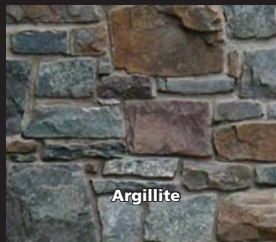

Juperana Gold & Grey

Liberty Hill

Old Spruce

Ponderosa Square Cut Veneer

# Delaware Quarries Veneer

---

Argillite

Jericho Mountain™

Langhorne™

New Salem Granite™

Pennsylvania Antique™

River Jacks™